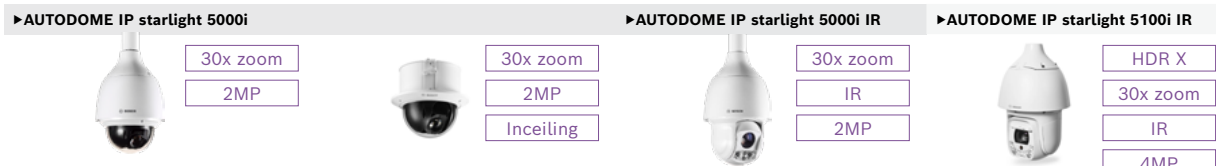

Moving cameras PTZ

■ Available – Not available

Commercial Type Number		NDP-5522-Z30	NDP-5522-Z30C	NDP-5522-Z30L	NDP-5533-Z30L
Video Analytics	Essential Video Analytics	■	■	■	■
Basic features	Maximum resolution	2MP	2MP	2MP	4MP
	Image sensor type	1/2.8"	1/2.8"	1/2.8"	1/1.8"
	Max. frames per second (fps)	60fps	60fps	60fps	60fps
	High Dynamic Range (HDR)	120dB	120dB	120dB	133dB HDR X
	ONVIF conformant	■	■	■	■
	Built-in microphone	-	-	-	-
Advanced features	Motorized Pan / Tilt / Roll / Zoom (PTRZ)	-	-	-	-
	Privacy masking	■	■	■	■
	Upright video mode	-	-	-	-
	Electronic Image Stabilization (EIS)	-	-	-	-
Bitrate management	Intelligent streaming	-	-	-	-
	Compression (H.265 / H.264 & MJPEG)	■	■	■	■
	Multi streaming	4 streams	4 streams	4 streams	4 streams
Sensitivity	Minimum illumination day mode (color)	0.0186 lux	0.0186 lux	0.0186 lux	0.0101 lux
	Minimum illumination night mode (black / white)	0.004 lux	0.004 lux	0 lux (IR on)	0 lux (IR on)
	Max. IR range	-	-	180m	320m
Lens	PTZ zoom optical / digital	30x / 16x	30x / 16x	30x / 16x	30x / 16x
	Tilt angle	-90° to +0°	-90° to +0°	-90° to +3°	-90° to +5°
	Focal length	4.5 - 135 mm	4.5 - 135 mm	4.5 - 135 mm	6.6 - 198 mm
	Horizontal Field of View (HFOV)	60.9° - 2.4°	60.9° - 2.4°	60.9° - 2.4°	58.5° - 2.1°
Storage	Industrial SD card support with health monitoring	■	■	■	■
Connections	Alarm input / output	2 / 1	2 / 1	2 / 1	2 / 1
	Audio in / out	■	■	■	■
	Hybrid / public view monitor	-	-	-	-
Housing	Weather rating	IP66	IP51	IP66	IP66
	Vandal resistant	IK10	IK06	IK10	IK10
	Operating temperature	-40 to 60°C (-40 to 140° F)	-10 to 55°C (-14 to 131° F)	-40 to 60°C (-40 to 140° F)	-40 to 60°C (-40 to 140° F)
Power input	Power over Ethernet / 12VDC / 24VAC	PoE+ / 24VAC	PoE+ / 24VAC	PoE+ / 24VAC	PoE+ / 24VAC
Accessories	Modular mount compatible	■	■	■	■