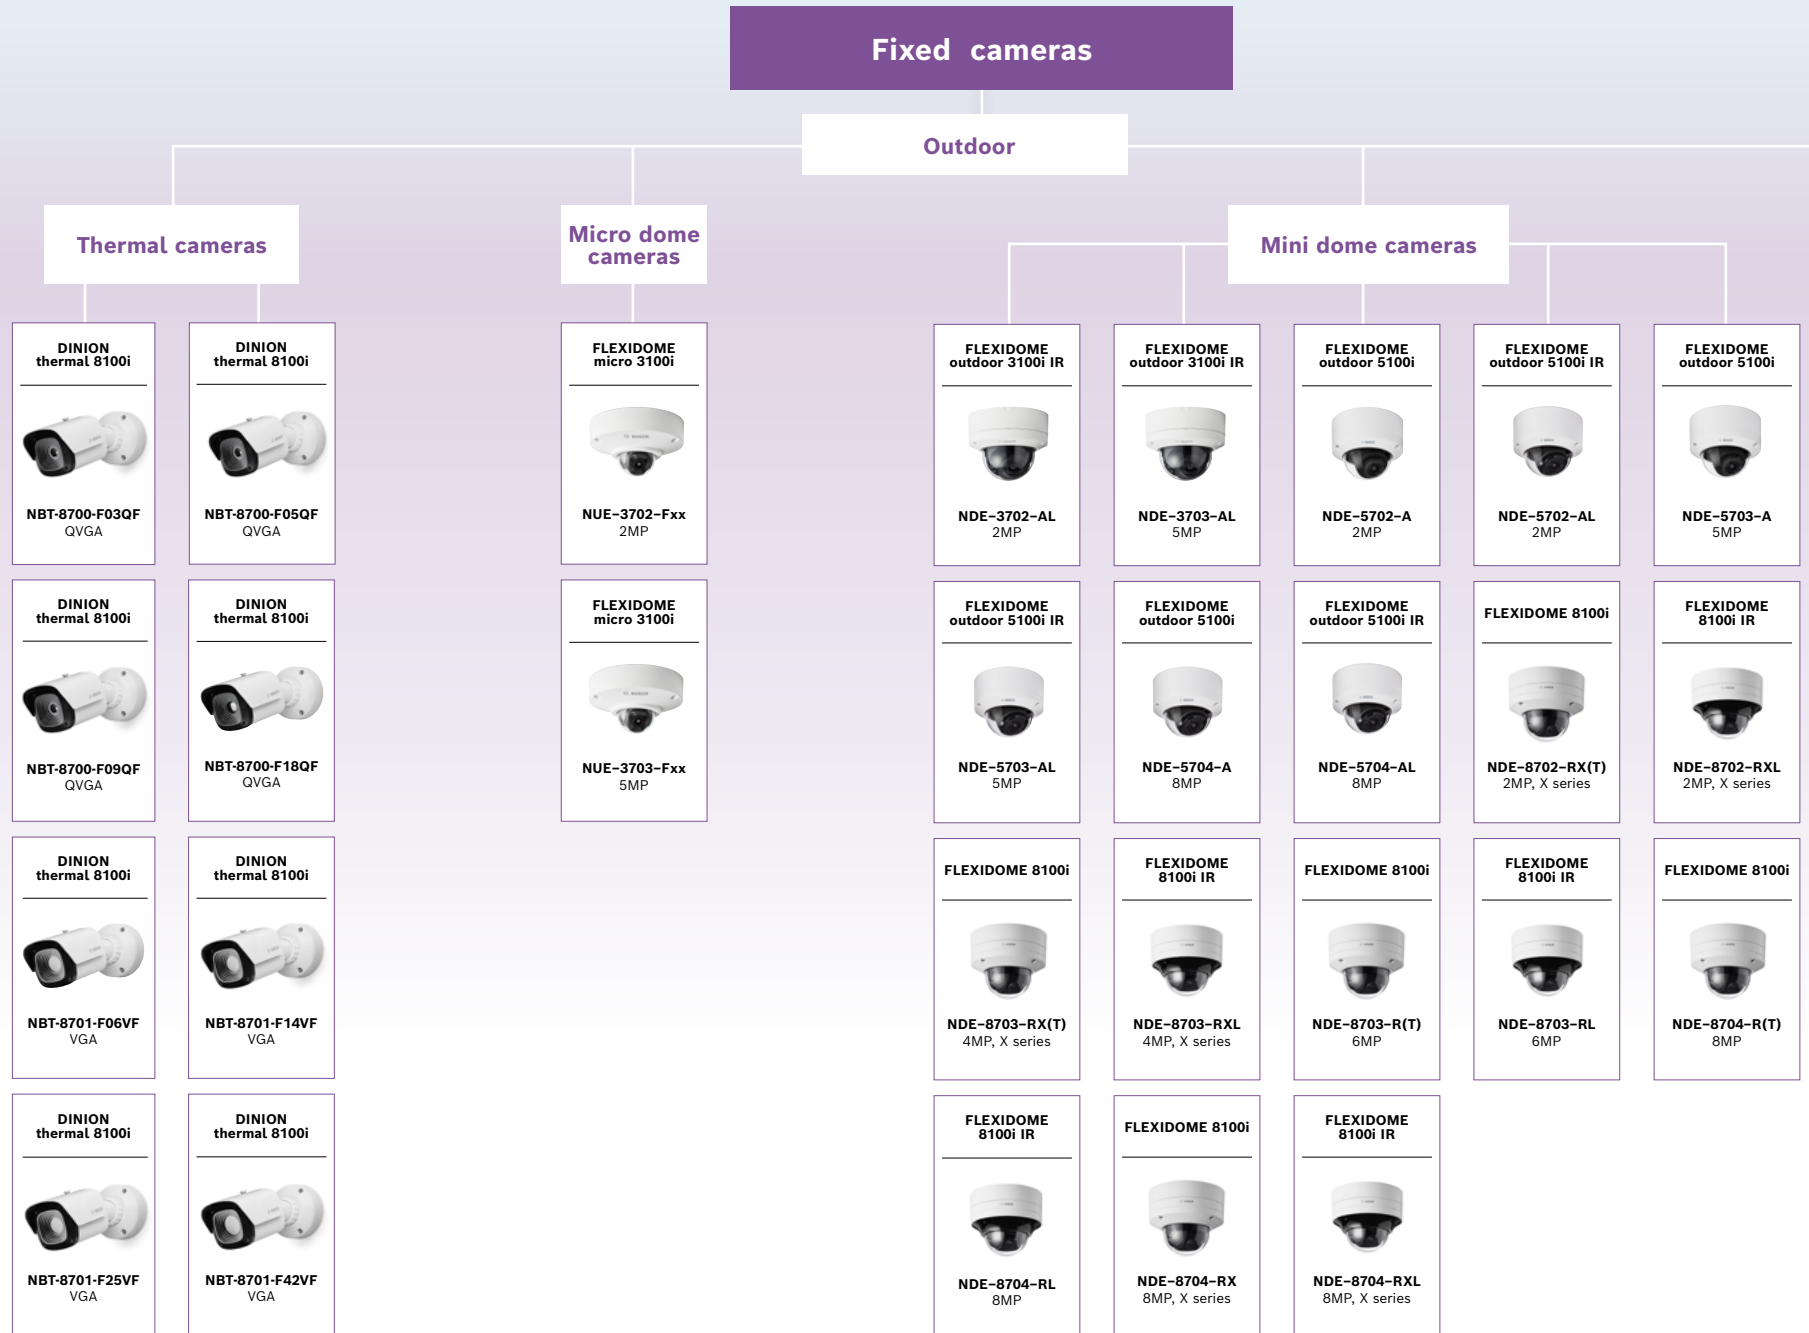

### IVA Pro Vehicle Make Model

- Detects and identifies the class, make and model of moving vehicles and their direction.

### IVA Pro Dangerous Goods Sign

- Detects and recognizes the content of dangerous good signs (ADR) on moving vehicles (car, van, truck) at 95%+ accuracy levels.

### IVA Pro LPR / Vehicle Make Model / Dangerous Goods Signs

- Detailed vehicle data is crucial for traffic analysis, parking management, or fleet operations.
- By combining License Plate Recognition and Vehicle Make and Model, operators can gather richer data, such as the type of vehicles visiting a facility, patterns in vehicle types and their frequency, or specific brand distributions.

# Fixed cameras